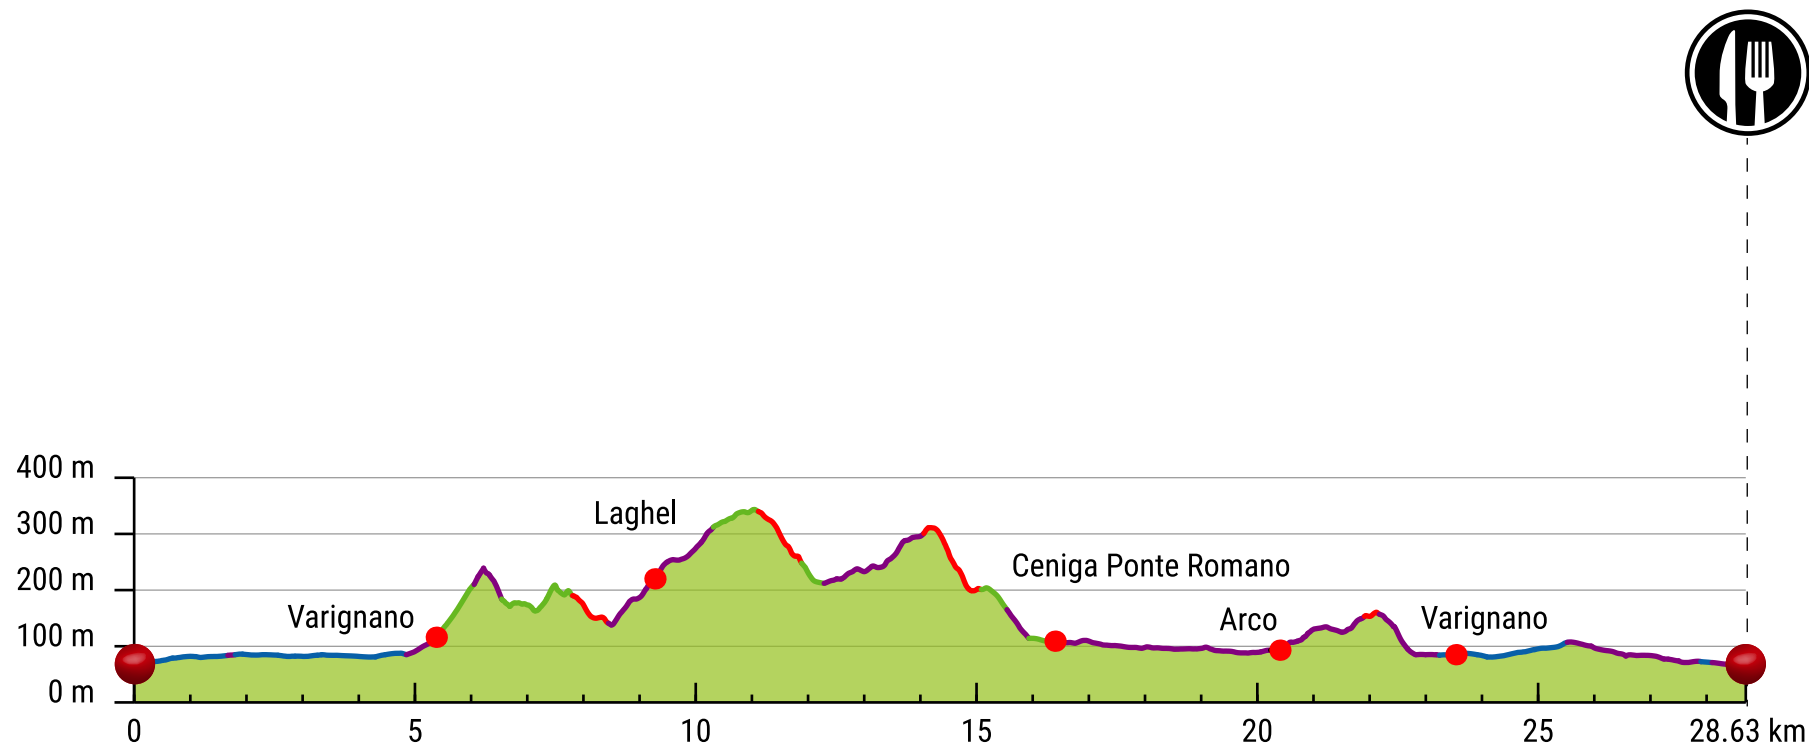

ROCKY MOUNTAIN MARATHON SERIES

RONDA FACILE

RONDA FACILE

Distance: 28,63 km

Altitude differences: 702 hm

Level: ★ ★ ★ ★ ★

ROAD / PATH SURFACE

- ASPHALT ROAD 
- ASPHALT CYCLE PATH 
- GRAVEL 
- FOREST / FOOTPATH 
- PATH 
- PUSH / CARRY 

RIVA DEL GARDA

RIVA DEL GARDA